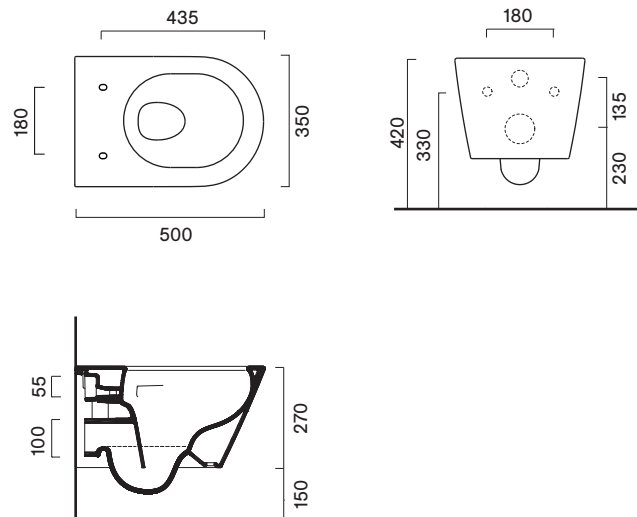

Zero 50x35

Description	cm 50x35 kg 22 lt 4,5	Wall-hung Wc with Silentech flushing system and up-fix fixing
Codes, colours and finishes	011170 0001	Bianco glossy <input type="radio"/>
Plus and features	     	 EN 997 – CL1 – 5A

Dimensions

Not recommended with level cistern, under window and flow regulators.